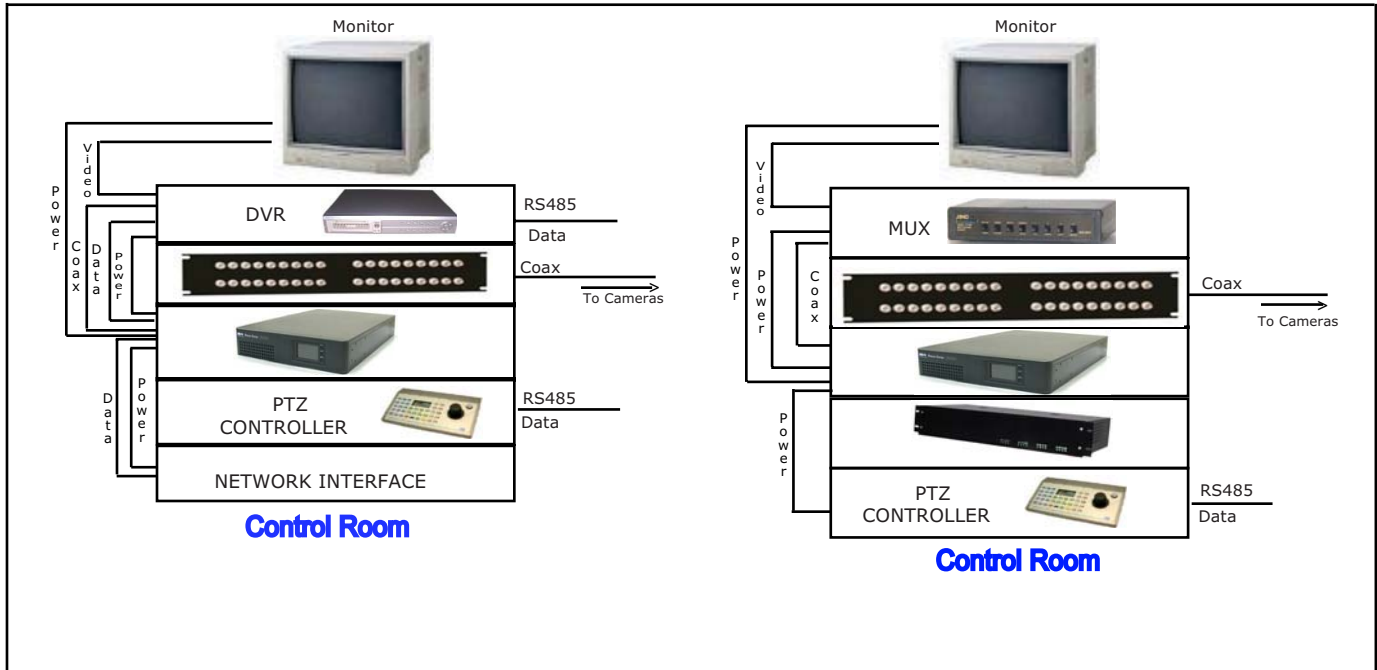

# CCTV HEAD-END SURGE PROTECTION

## VIDEO

Rack Movable BNC I/O Surge Protector:

BNC-RM9

- 9 position BNC I/O

BNC-RM18

- 18 Position BNC I/O

Rack Mountable Twisted Pair In BNC out Surge Protector:

BNC-TP-9S

## DATA

RS485/RS422 Data Surge Protector

- Protects 1 or 2 local data circuits

Model Numbers  
 TP-4W-7V (4 wires)  
 TP-8W-7V (8 Wires)

RS485/RS422 Data Surge Protector  
 MOD-V

- Modular design that protects 1 or 2 local data circuits

## POWER

Rack Mountable Camera Power Supplies:

- RPS-12V, 24V and 28V Series
- Powers 8, 16 & 32 cameras

Rack Mountable UPS with TVSS:

RM-UPS

- Smart UPS, 1000 VA
- Model #'s  
 RM-UPS-ONLINE; RM-UPS-7  
 RM-UPS-8; RM-UPS-9