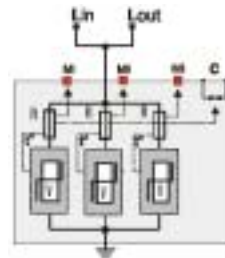

Main Service Entrance AC Surge Protection

SurgeGuard330

Citel's SurgeGuard 330 model provides "Zero-margin" surge suppression capability for your facility's service entrance for both conducted (10/350 μ s) and induced (8/20 μ s) transient overvoltages originating from severe lightning and utility switching events. These protectors incorporate Citel's reliable "high intensity" modules with individually monitored and fused MOVs. Designed to provide rugged, high quality surge protection at the most critical points within a facility's distribution system.

Applications

- Service entrance master distribution switchboard
- Facility located on heavy industrial power grid
- Motor Control Centers

Standards & Guidelines

UL 1449 2nd Edition	USA
IEC 61643-11	International
ANSI/IEEE C62.41	USA
NFC 61740-95	France
VDE0675-6	Germany
CSA C22.2	Canada
CE Marked	European

Electrical Diagram

V: High-energy varistor
 Ft: Thermal fuse
 C: Remote signaling contact
 t°: Thermal disconnection
 MI: Disconnection indicator

Specifications

Citel Model	-120Y	-240Y	-277Y	-480D
SG330	-120T	-240D	-347Y	
System Voltage	120/208V 120/240V	240/415V 240V	277/480V 347/600V	480V
MCOV	150V 150V	250V 250V	330V 440V	550V
I _{peak} 8/20 μ s	330kA	330kA	330kA	330kA
I _{peak} 10/350 μ s	60kA	60kA	60kA	60kA
ClampV @ 10kA	575V	820V	925V 1210V	1480V
ClampV @ 500A	415V	710V	820V 905V	1410V
Diagnostics	Dual stage fault indicators, remote alarm and audible alarm.			
Housing Materials	NEMA 4/12			
Operating Temperature	-40°C to +85°C			
Operating Altitude	13,000 ft (400m)			
Connection Method	Parallel			
Protection Type	MOV-GDT based hybrid			
Connection	screw terminals, up to #6 AWG			
Protection Modes	L-N, L-G, N-G, L-L			
Dimensions	15Hx15Wx7.5D (in inches)			